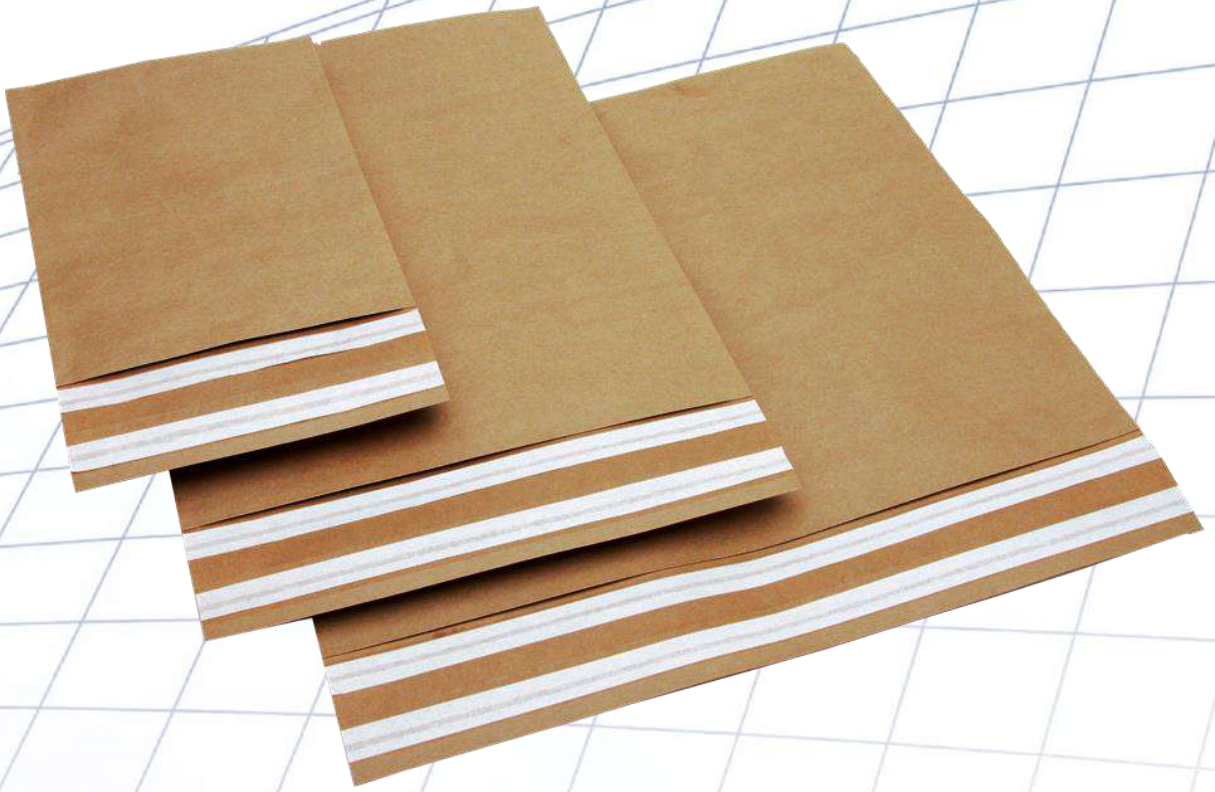

WeFLY PAPER

PAPER COURIER BAGS

The courier bags
WeFLY PAPER
are completely made of
paper.
The gusset at the bottom
and the double closure
make them particularly
suitable for
e-commerce shipments

MATERIAL

UTILITY

- SHIPMENT OF BOOKS, MAGAZINES, FILES, HANDOUTS, CDS, PHOTOS, AUDIO HEADPHONES ETC.
- SHIPMENT OF SPARE PARTS
- PACKAGING FOR E-COMMERCE

CHARACTERISTICS

- LIGHTWEIGHT AND ECOLOGICAL
- MADE OF FSC PAPER
- BOTTOM GUSSET
- CUSTOMIZED PRINTING
- DOUBLE ADHESIVE CLOSURE

PACKAGING

- 500 PCS for size S
- 300 PCS for size M
- 200 PCS for size L

STANDARD SIZES

S
250x330 mm
+ 2 x 30 mm
gusset
+ 80 mm flap

M
405x480 mm
+ 2 x 40 mm
gusset
+ 80 mm flap

L
600x480 mm + 2 x 70 mm
gusset
+ 80 mm flap